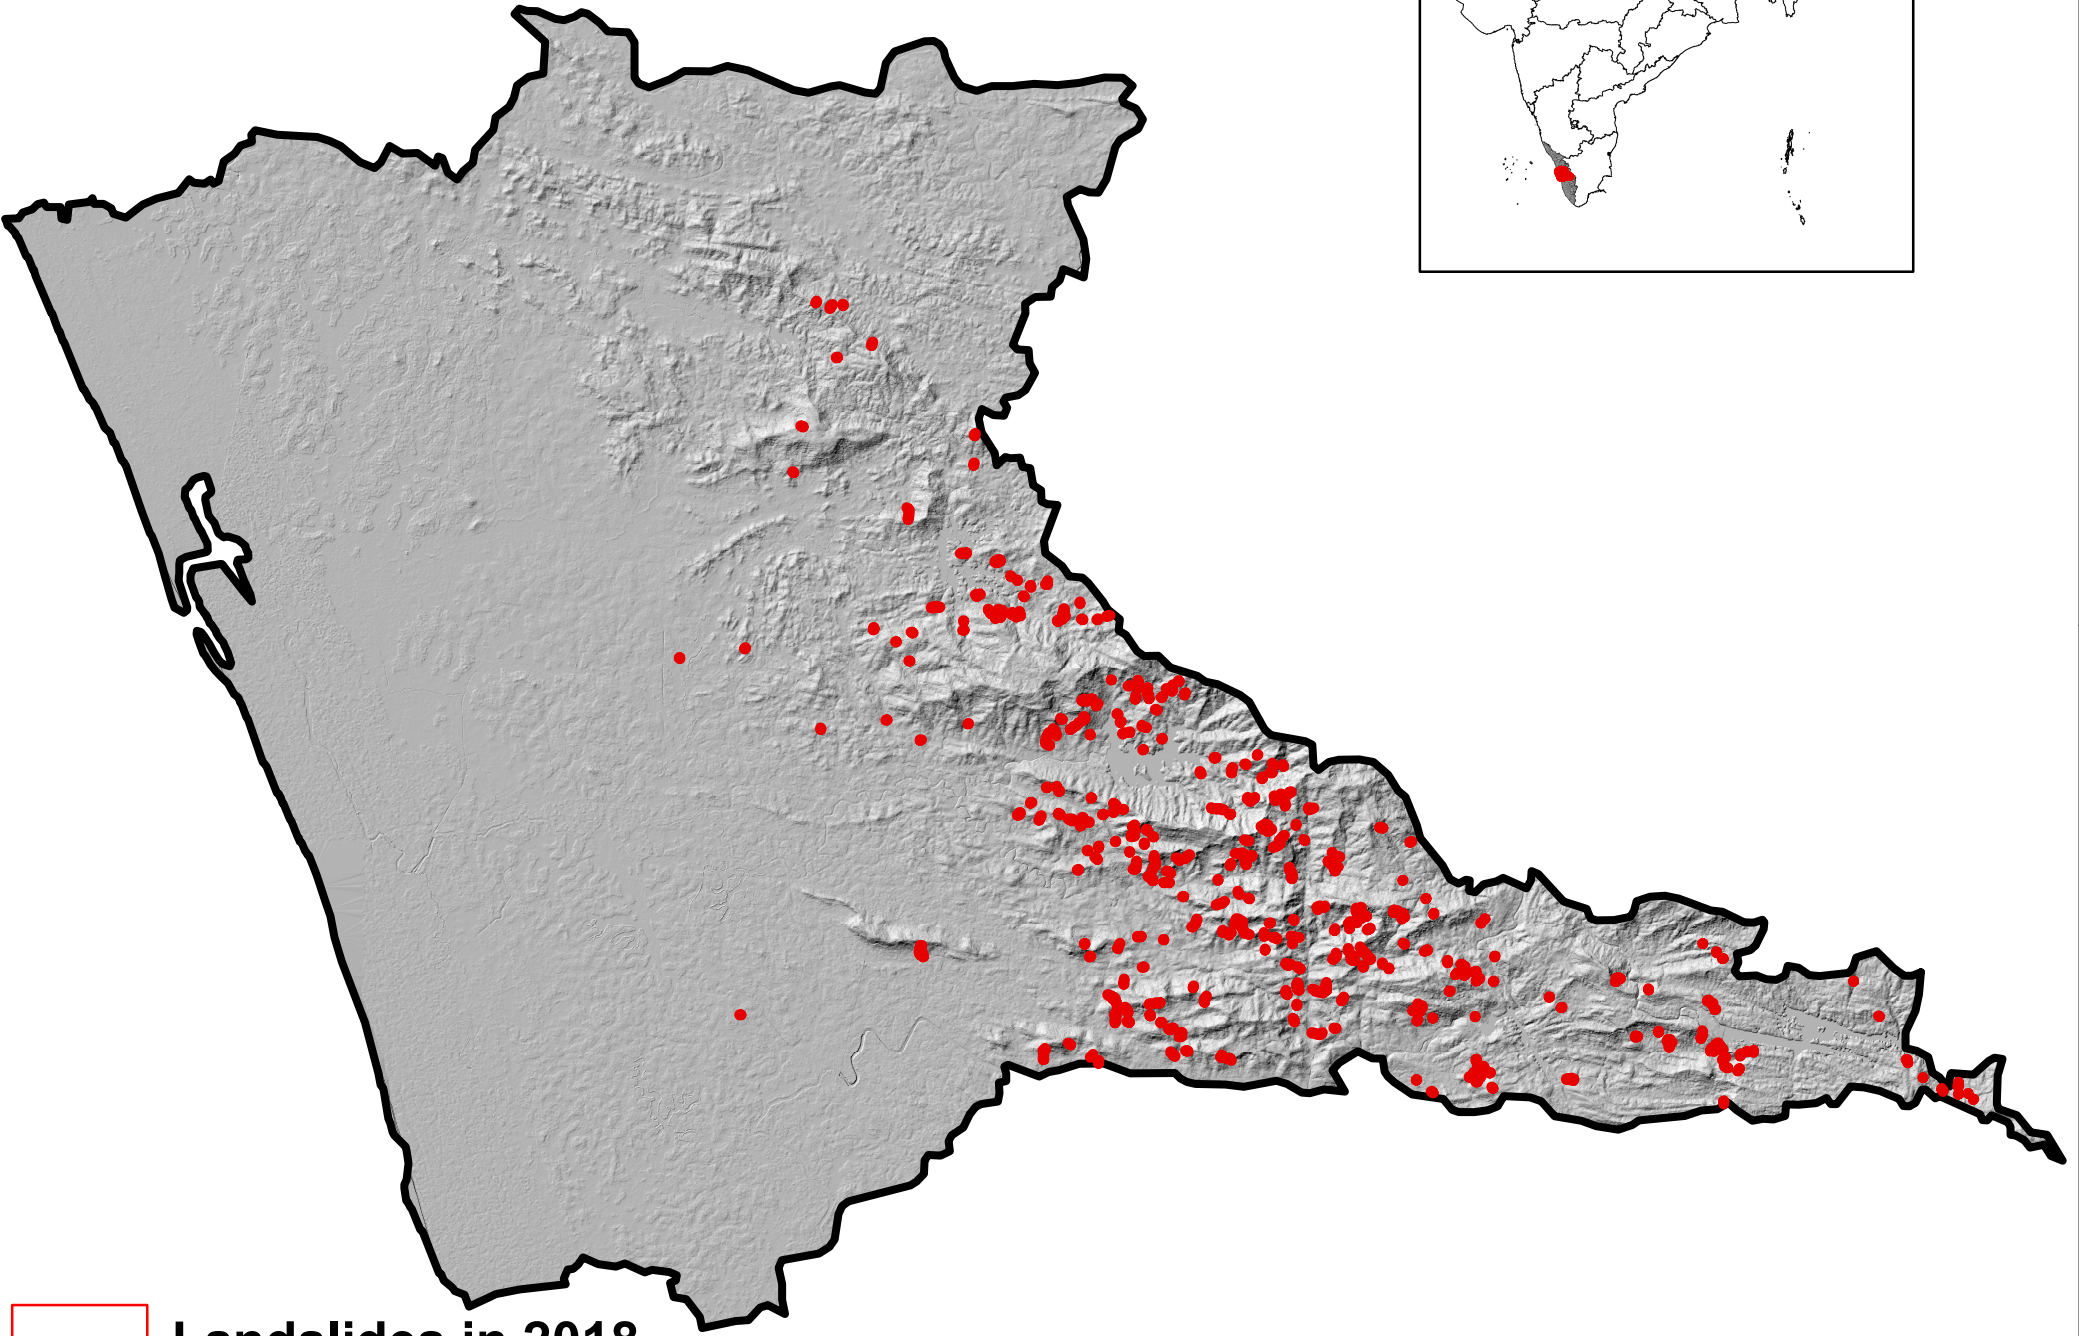

76°0'0"E

76°30'0"E

Landslide Inventory Map of Thrissur

10°30'0"N

10°30'0"N

Landslides in 2018

District Boundary

76°0'0"E

76°30'0"E